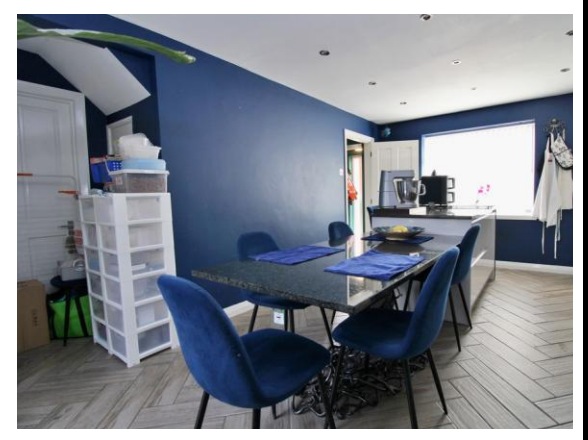

EDWARD KNIGHT
ESTATE AGENTS

**Shuttleworth Road, Clifton Upon Dunsmore, Rugby,
£310,000**