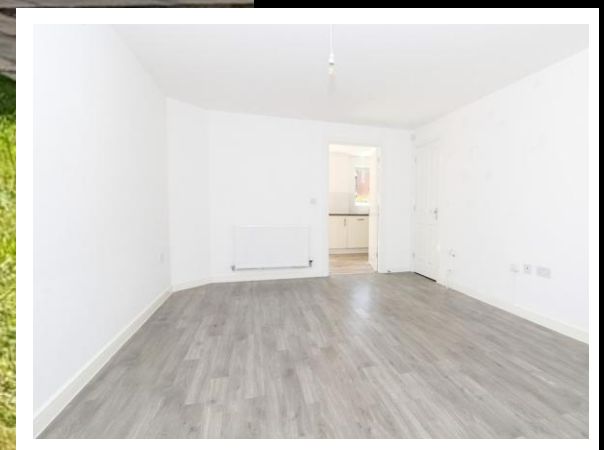

**EDWARD KNIGHT**  
ESTATE AGENTS

**ACADEMY DRIVE, RUGBY, WARWICKSHIRE 4 BED**  
**£1,650 PCM – FEES APPLY EPC B**