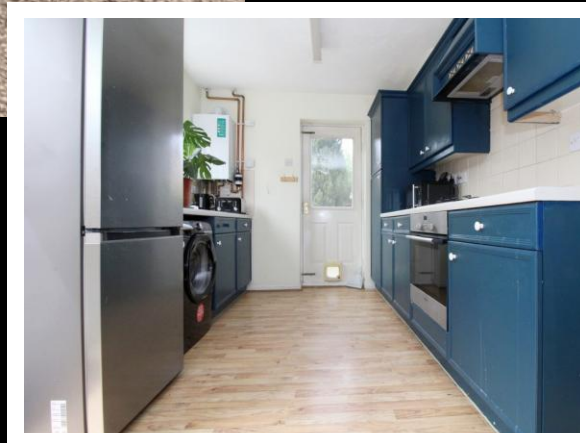

**EDWARD KNIGHT**  
ESTATE AGENTS

**AJAX CLOSE, WATERSIDE, RUGBY 3 BED**  
**£1,200 PCM – FEES APPLY EPC TBC**