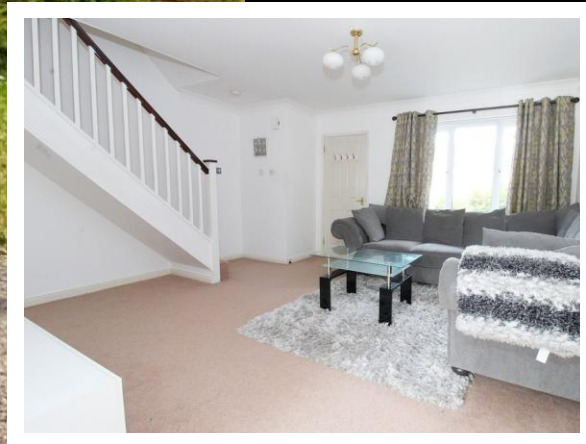

**EDWARD KNIGHT**  
ESTATE AGENTS

**AJAX CLOSE, WATERSIDE, RUGBY 3 BED**  
**£1,200 PCM – FEES APPLY EPC TBC**