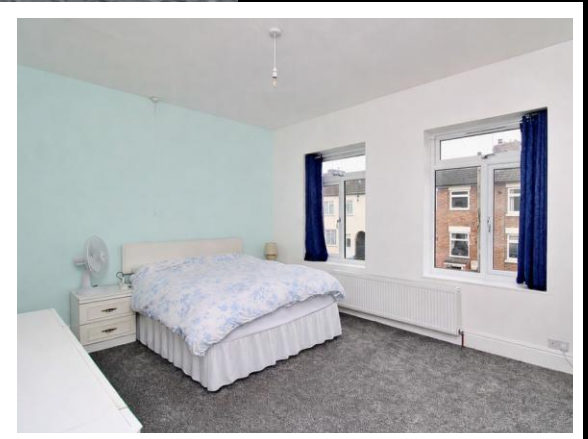

EDWARD KNIGHT
ESTATE AGENTS

**Victoria Street, New Bilton, Rugby,
£200,000**