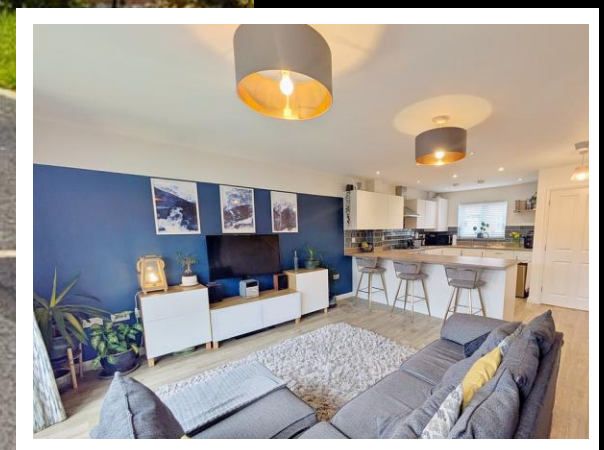

EDWARD KNIGHT
ESTATE AGENTS

**Lennard Close, Ullesthorpe, Lutterworth,
£275,000**