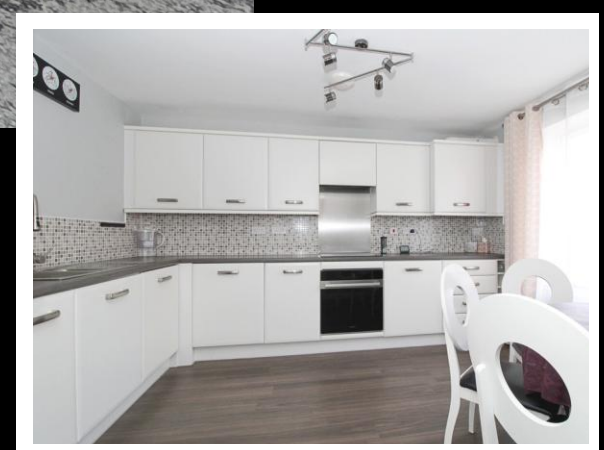

EDWARD KNIGHT
ESTATE AGENTS

BARNABY ROAD, RUGBY, WARWICKSHIRE 4 BEDROOM
£1,600 PCM – FEES APPLY EPC B