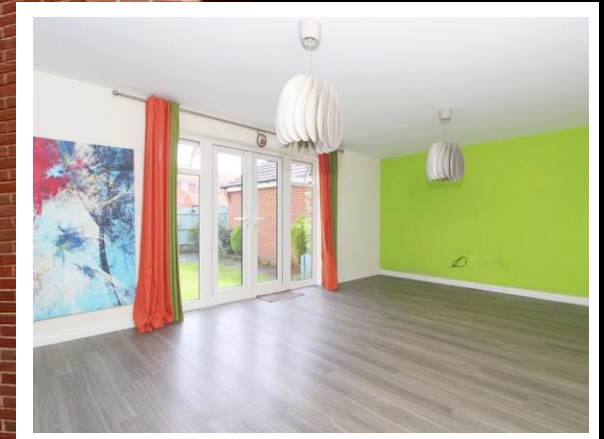

EDWARD KNIGHT
ESTATE AGENTS

BARNABY ROAD, RUGBY, WARWICKSHIRE 4 BEDROOM
£1,600 PCM – FEES APPLY EPC B