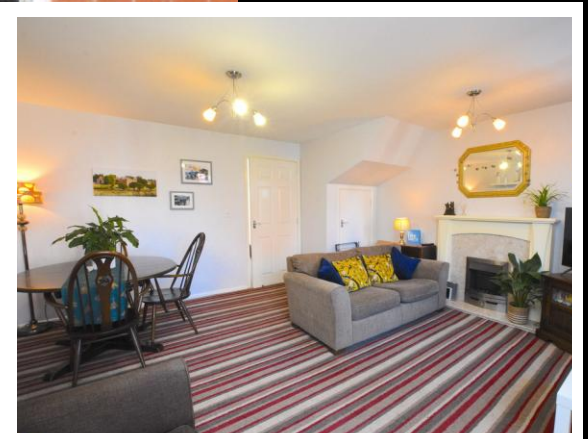

EDWARD KNIGHT
ESTATE AGENTS

**Tee Tong Road, Long Lawford, Rugby,
£265,000**