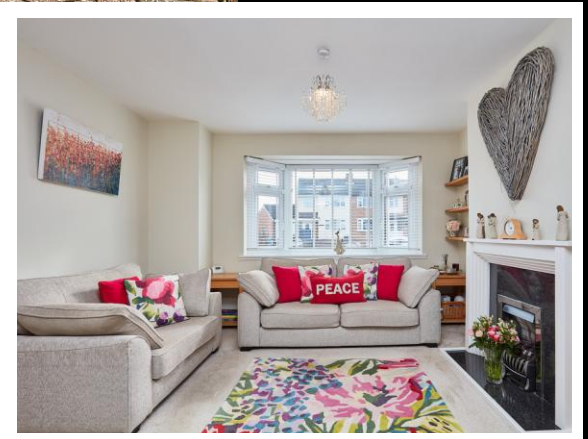

EDWARD KNIGHT
ESTATE AGENTS

Rathbone Close, Hillmorton, Rugby, Warwickshire
£325,000