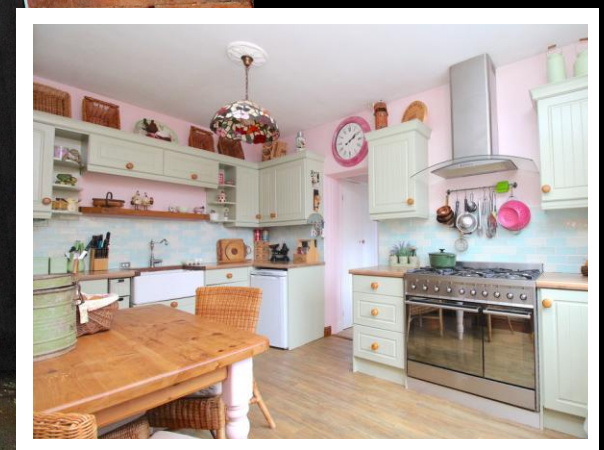

EDWARD KNIGHT
ESTATE AGENTS

**Magnet Lane, Bilton Village, Rugby,
£315,000**