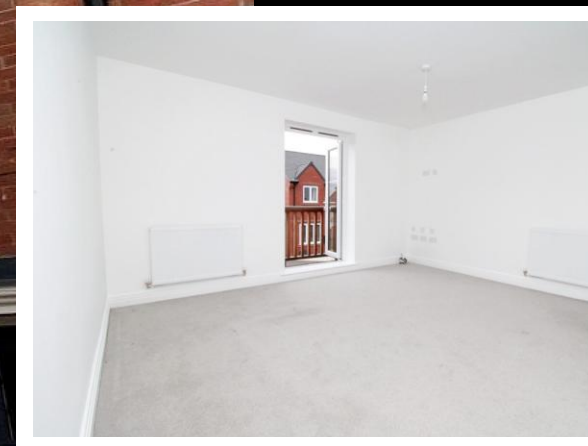

EDWARD KNIGHT
ESTATE AGENTS

JUNIPER WAY, EDEN PARK, RUGBY,
£895 PCM – FEES APPLY