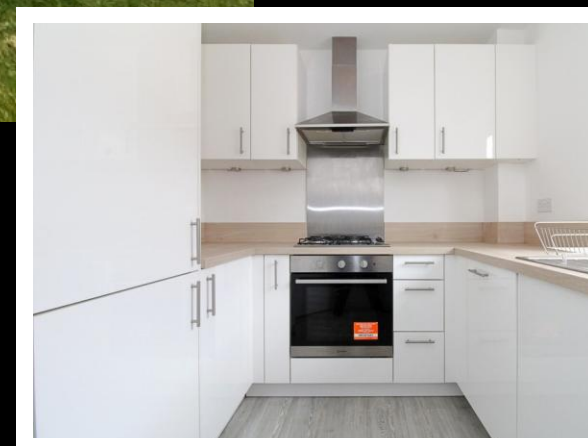

EDWARD KNIGHT
ESTATE AGENTS

JUNIPER WAY, EDEN PARK, RUGBY,
£895 PCM – FEES APPLY