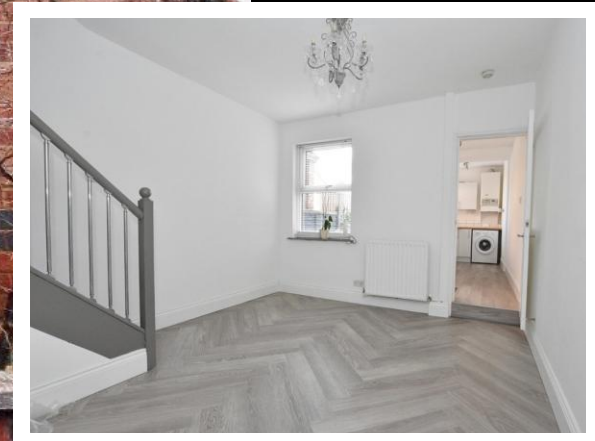

EDWARD KNIGHT
ESTATE AGENTS

WINFIELD STREET, RUGBY, WARWICKSHIRE 2 BED
£950 PCM – FEES APPLY EPC TBC