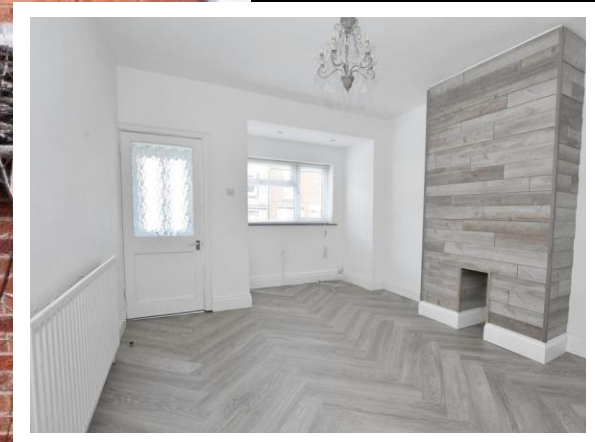

EDWARD KNIGHT
ESTATE AGENTS

WINFIELD STREET, RUGBY, WARWICKSHIRE 2 BED
£950 PCM – FEES APPLY EPC TBC