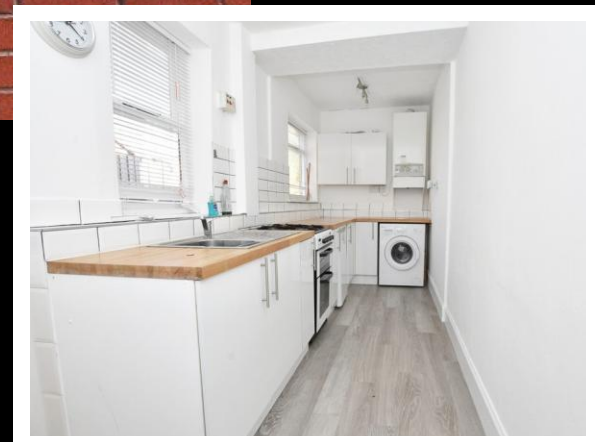

EDWARD KNIGHT
ESTATE AGENTS

WINFIELD STREET, RUGBY, WARWICKSHIRE 2 BED
£950 PCM – FEES APPLY EPC TBC